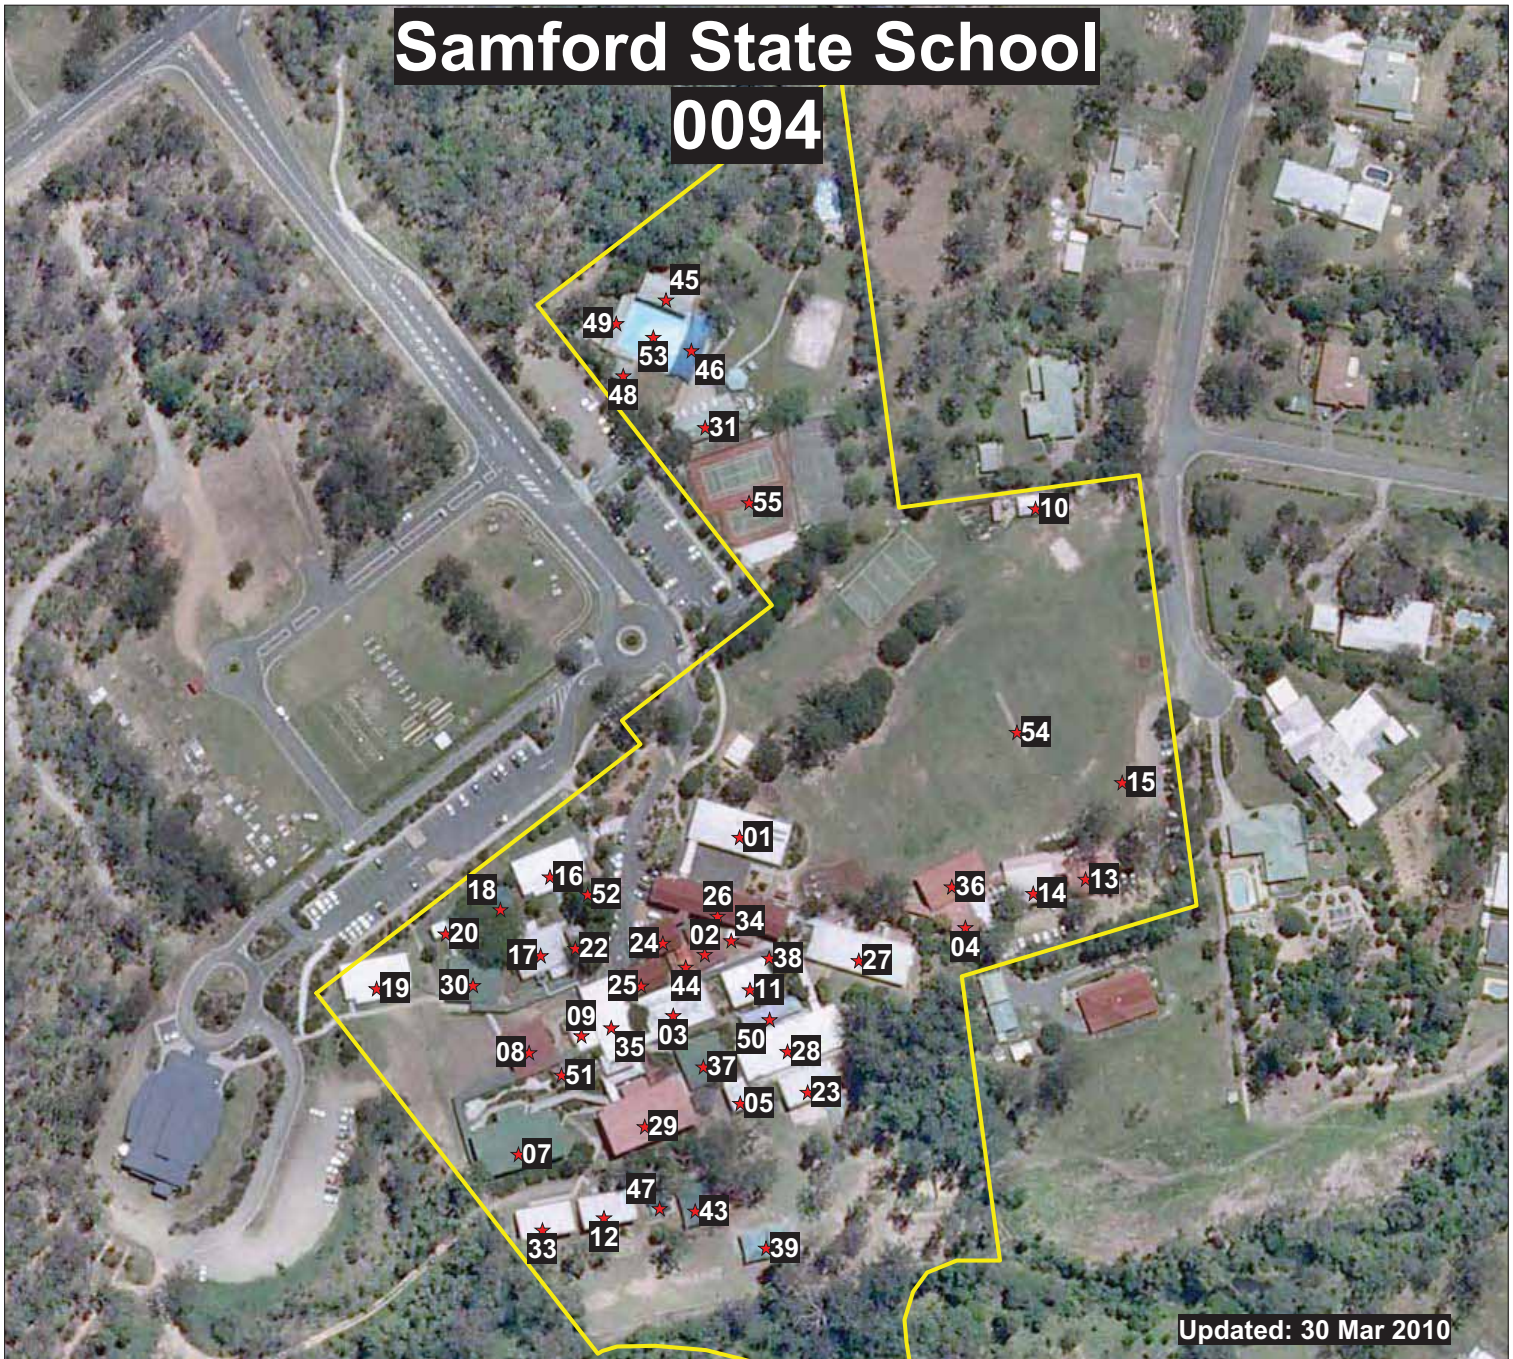

Samford State School

0094

Updated: 30 Mar 2010

Ref_No	Local_Name	SAP_Code
01	ADMINISTRATION	34S-0094-001
02	AFTER SCHOOL CARE	34S-0094-002
03	AMENITIES	34S-0094-003
04	AMENITIES	34S-0094-004
05	AMENITIES BLOCK	34S-0094-005
07	BLOCK G	34S-0094-007
08	MUSIC BLOCK	34S-0094-008
09	CANTEEN	34S-0094-009
10	STORE & TRACT SHED	34S-0094-010
11	MODULAR 1	34S-0094-011
12	BLOCK N	34S-0094-012
13	MODULAR NO 3	34S-0094-013
14	AMENITIES	34S-0094-014
15	MODULAR NO 2	34S-0094-015
16	PREP YEAR 1	34S-0094-016
17	PREP YEAR UNIT 2	34S-0094-017
18	PREP YR SHADE STRU	34S-0094-018
19	PREP YEAR 2	34S-0094-019
20	PREP YR AMENITIES	34S-0094-020
22	PREP YR STORE SHED	34S-0094-022
23	BLOCK R - MODULAR	34S-0094-023
24	BLOCK A	34S-0094-024
25	BLOCK B	34S-0094-025
26	BLOCK C	34S-0094-026
27	BLOCK D	34S-0094-027
28	BLOCK E	34S-0094-028
29	BLOCK F - TEACHING	34S-0094-029
30	PREP YEAR UNIT 1	34S-0094-030
31	POOL DRESSING SHED	34S-0094-031
33	BLOCK Q - PREP YEAR	34S-0094-033
34	STORAGE SHED	34S-0094-034

Ref_No	Local_Name	SAP_Code
35	COV GAMES/TUCKSHOP	34S-0094-035
36	COVERED GAMES AREA	34S-0094-036
37	JNR COVERED PLAY AREA	34S-0094-037
38	COVERED LINKS	34S-0094-038
39	SHADE STRUCTURE	34S-0094-039
43	SINGLE SH/STRUCT	34S-0094-043
44	SHADE STRUCTURE	34S-0094-044
45	POOL GRANDSTAND	34S-0094-045
46	POOL SHADE AREA	34S-0094-046
47	SAND PIT COVER	34S-0094-047
48	COVERED SEATING	34S-0094-048
49	ASSEMBLY AREA	34S-0094-049
50	SHADE COVER	34S-0094-050
51	SHADE COVER	34S-0094-051
52	SAND PIT COVER	34S-0094-052
53	SWIMMING POOL	34S-0094-053
54	OVAL	34S-0094-054
55	SPORT FACILITIES / COURTS ETC	34S-0094-055